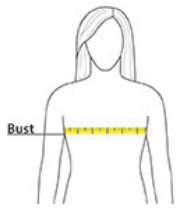

PRODUCT MEASUREMENTS

	XS	S	M	L	XL	XXL	3XL	4XL
Size	2	4/6	8/10	12/14	16/18	20/22	24/26	28/30
Body Length at Back	26 1/4	26 3/4	27 1/4	27 3/4	28 1/4	28 3/4	29 1/4	29 3/4
Bust	17 3/4	18 3/4	19 3/4	21 1/4	22 3/4	24 1/4	26 1/4	28 1/4
Sleeve Length	13 3/4	14 1/4	14 3/4	15 3/8	16	16 5/8	17 1/4	17 7/8

Body Length at Back: Measured from high point shoulder to finished hem at back.

Bust: Measured across the chest one inch below armhole when laid flat.

Sleeve Length: Start at center of neck and measure down shoulder, down sleeve to hem.

SIZE CHARTS

	XS	S	M	L	XL	XXL	3XL	4XL
Size	2	4/6	8/10	12/14	16/18	20/22	24/26	28/30
Bust	32-34	35-36	37-38	39-41	42-44	45-47	48-51	52-55

SPEC SHEET + MEASUREMENTS

PORT AUTHORITY

Port Authority® Women's Dry Zone® UV Micro-Mesh Polo.
LK110

HOW TO MEASURE

BUST

Measure under the arm and around the fullest part of the bust with arms down, keeping tape horizontal.

COLORS

Aquamarine
PMS 7710C

Bright Kelly Green
PMS 7725C

Burgundy
PMS 7428C

Carolina Blue
PMS 2142C